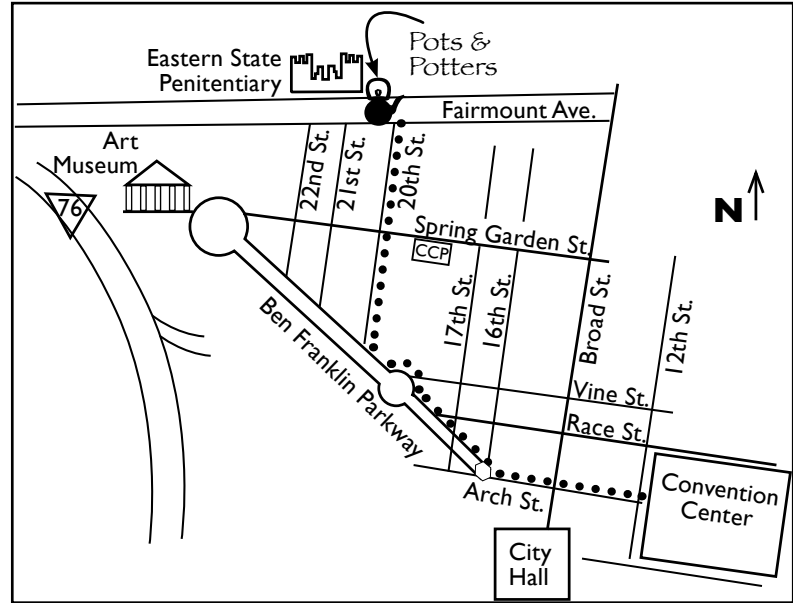

# Pots & Potters Showcase & Sale

**March 31 - April 3**

(during NCECA)

**Wednesday through Saturday**

**10 to 5 pm**

Neighborhood Potters

2034 Fairmount Avenue

Philadelphia, PA 19130

215-236-1617

(Walking distance from the Convention Center)

**[www.sandiandneil.com](http://www.sandiandneil.com)**

Meet Eight Potters,  
See Hundreds of Great Pots!

McKenzie Smith

Lisa Naples

Neil Patterson

Susan Filley

Nick Joerling

Linda McFarling

Ellen Shankin

Sandi Pierantozzi

Studio is one mile from the Convention Center.

- Follow dotted line for walking directions  
or
- Take SEPTA Bus Route 48 at 12th & Arch to 22nd & Fairmount Ave.  
or
- NCECA "Museum Area" Shuttle, Eastern State Penitentiary stop.